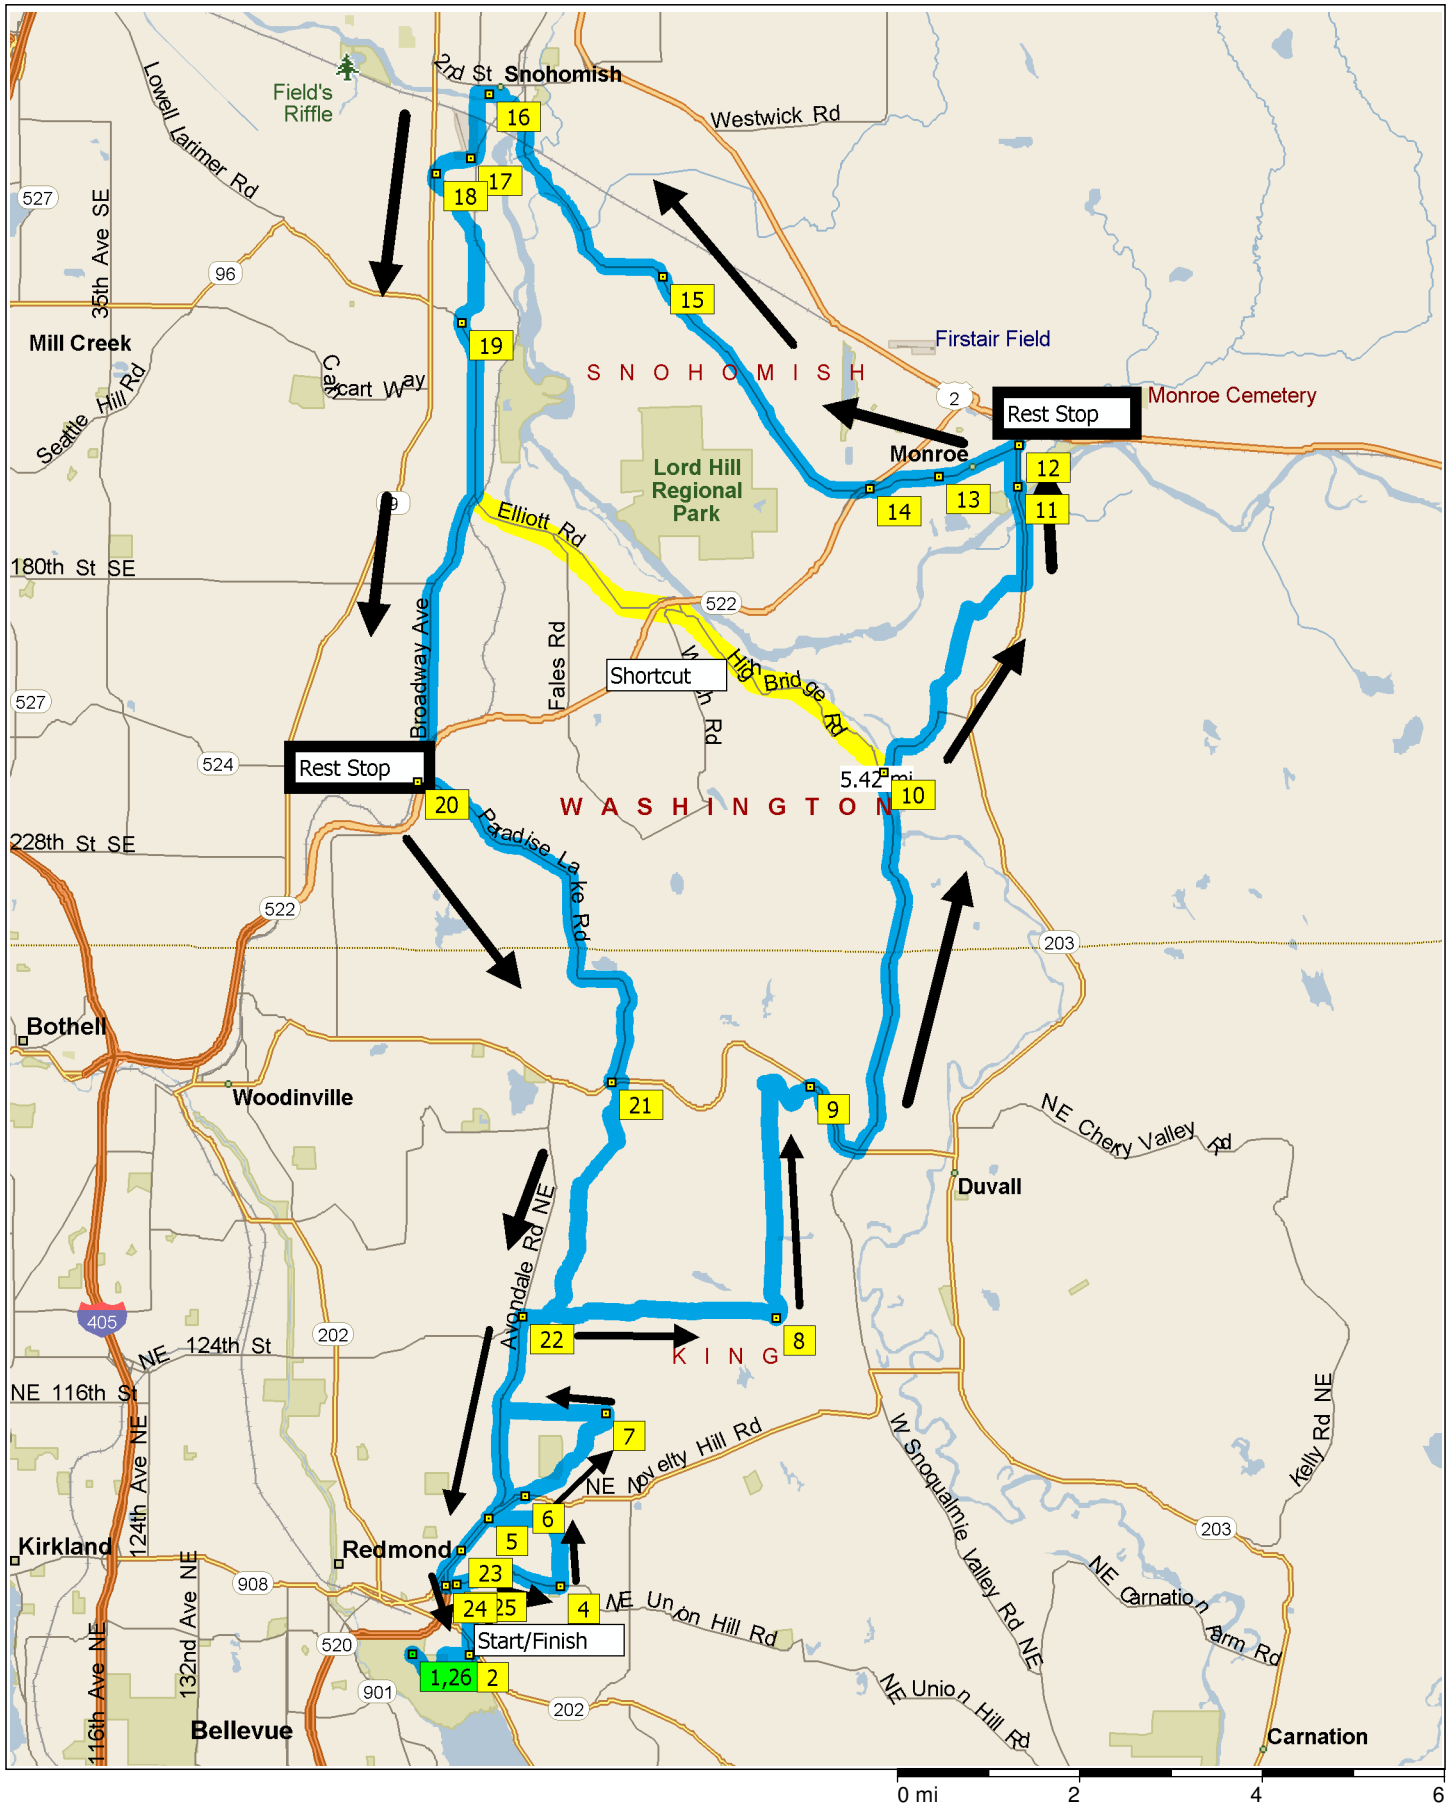

#5 Marymoor-Snohomish

Copyright © and (P) 1988–2007 Microsoft Corporation and/or its suppliers. All rights reserved. <http://www.microsoft.com/streets/>
 Certain mapping and direction data © 2007 NAVTEQ. All rights reserved. The Data for areas of Canada includes information taken with permission from Canadian authorities, including: © Her Majesty the Queen in Right of Canada, © Queen's Printer for Ontario. NAVTEQ and NAVTEQ ON BOARD are trademarks of NAVTEQ. © 2007 Tele Atlas North America, Inc. All rights reserved. Tele Atlas and Tele Atlas North America are trademarks of Tele Atlas, Inc.