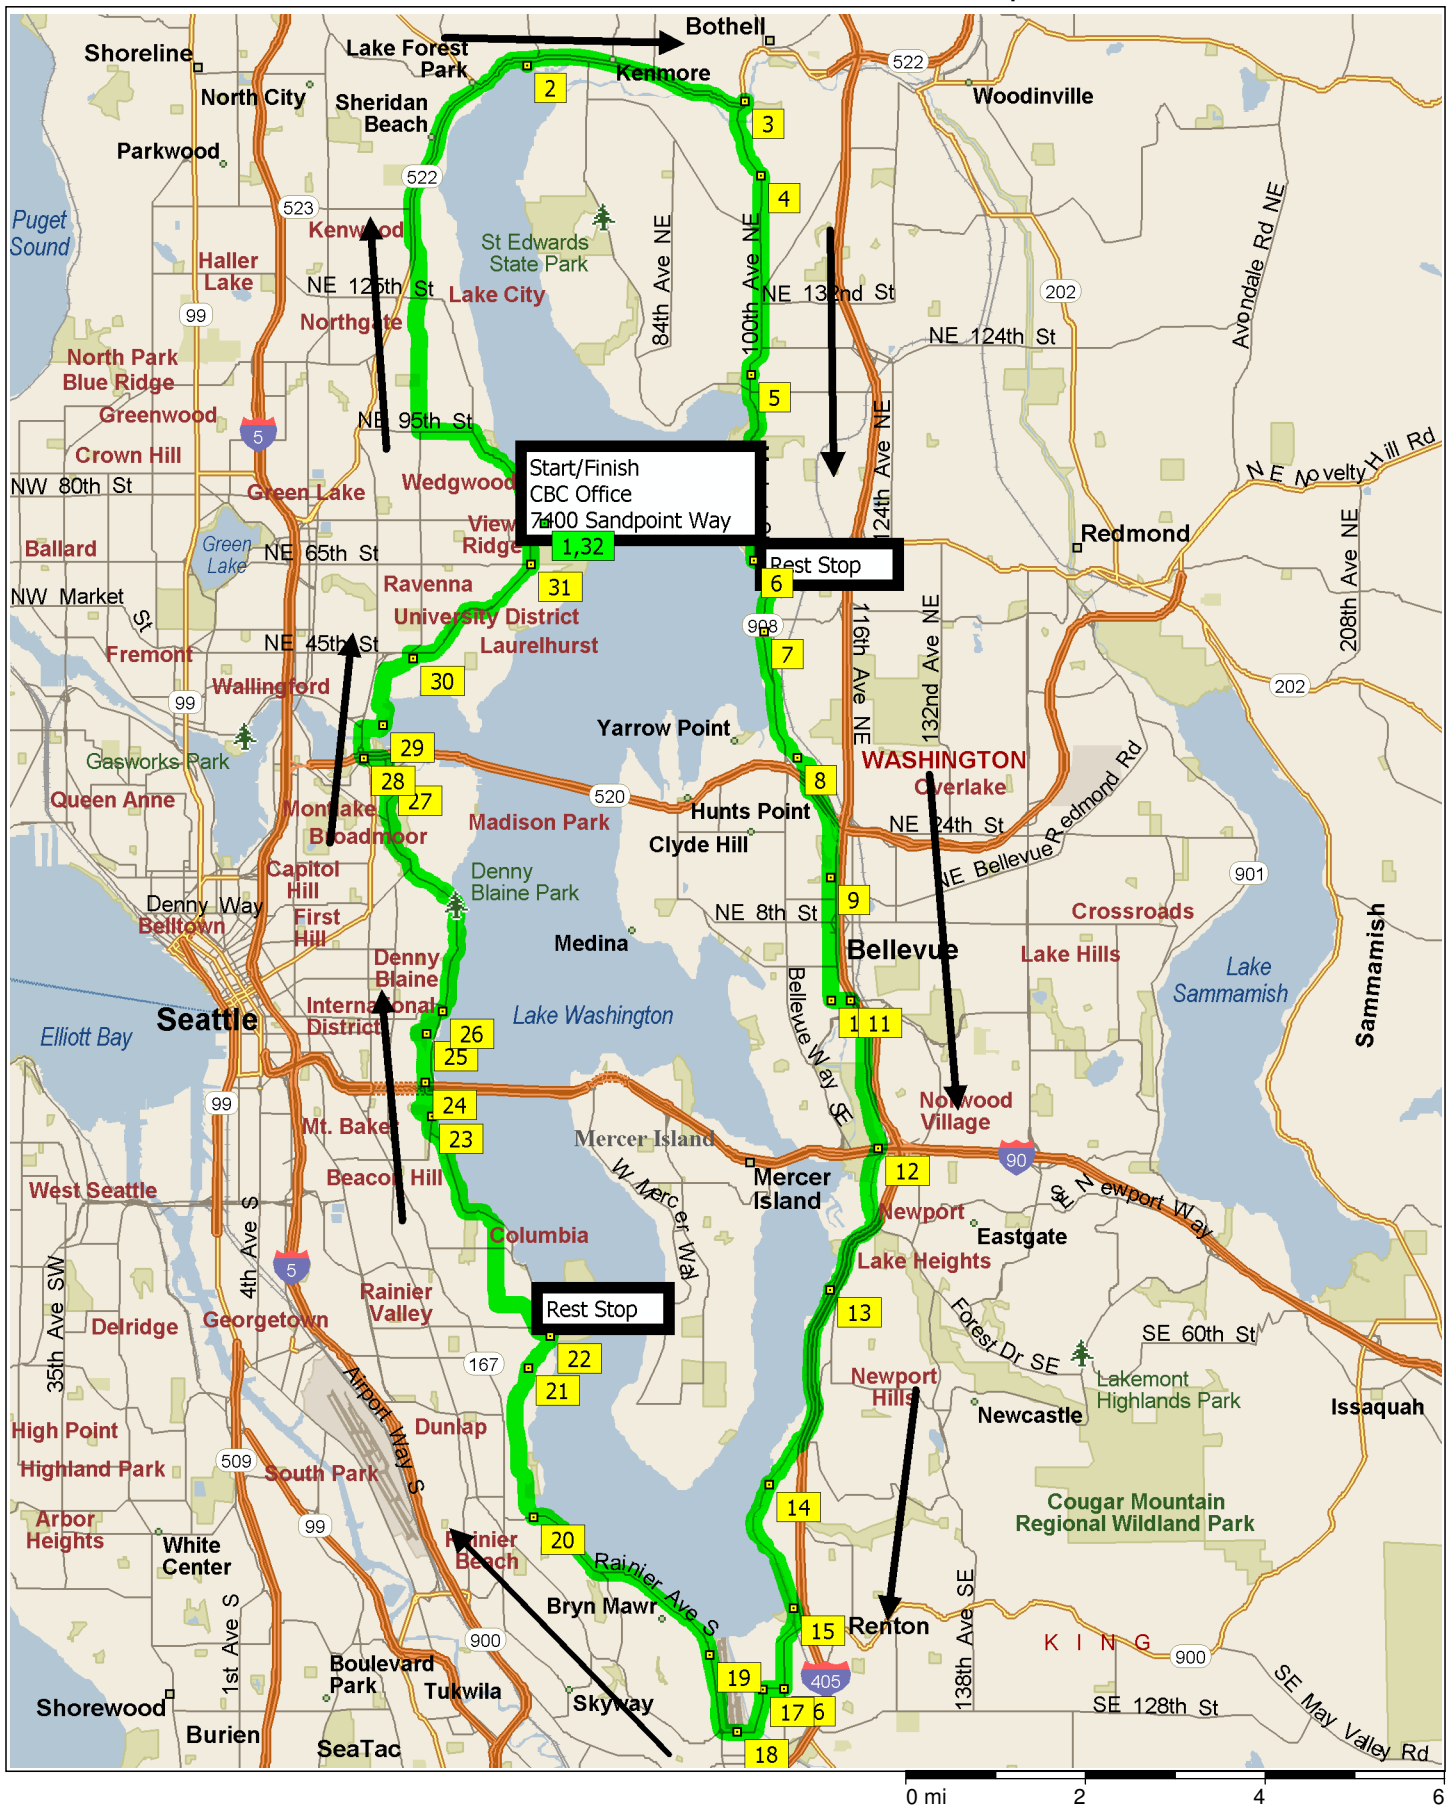

#4 CTS- CBC- Full Lake Wash Loop

Copyright © and (P) 1988–2006 Microsoft Corporation and/or its suppliers. All rights reserved. <http://www.microsoft.com/streets/>
 Portions © 1990–2006 InstallShield Software Corporation. All rights reserved. Certain mapping and direction data © 2005 NAVTEQ. All rights reserved. The Data for areas of Canada includes information taken with permission from Canadian authorities, including: © Her Majesty the Queen in Right of Canada, © Queen's Printer for Ontario. NAVTEQ and NAVTEQ ON BOARD are trademarks of NAVTEQ. © 2005 Tele Atlas North America, Inc. All rights reserved. Tele Atlas and Tele Atlas North America are trademarks of Tele Atlas, Inc.